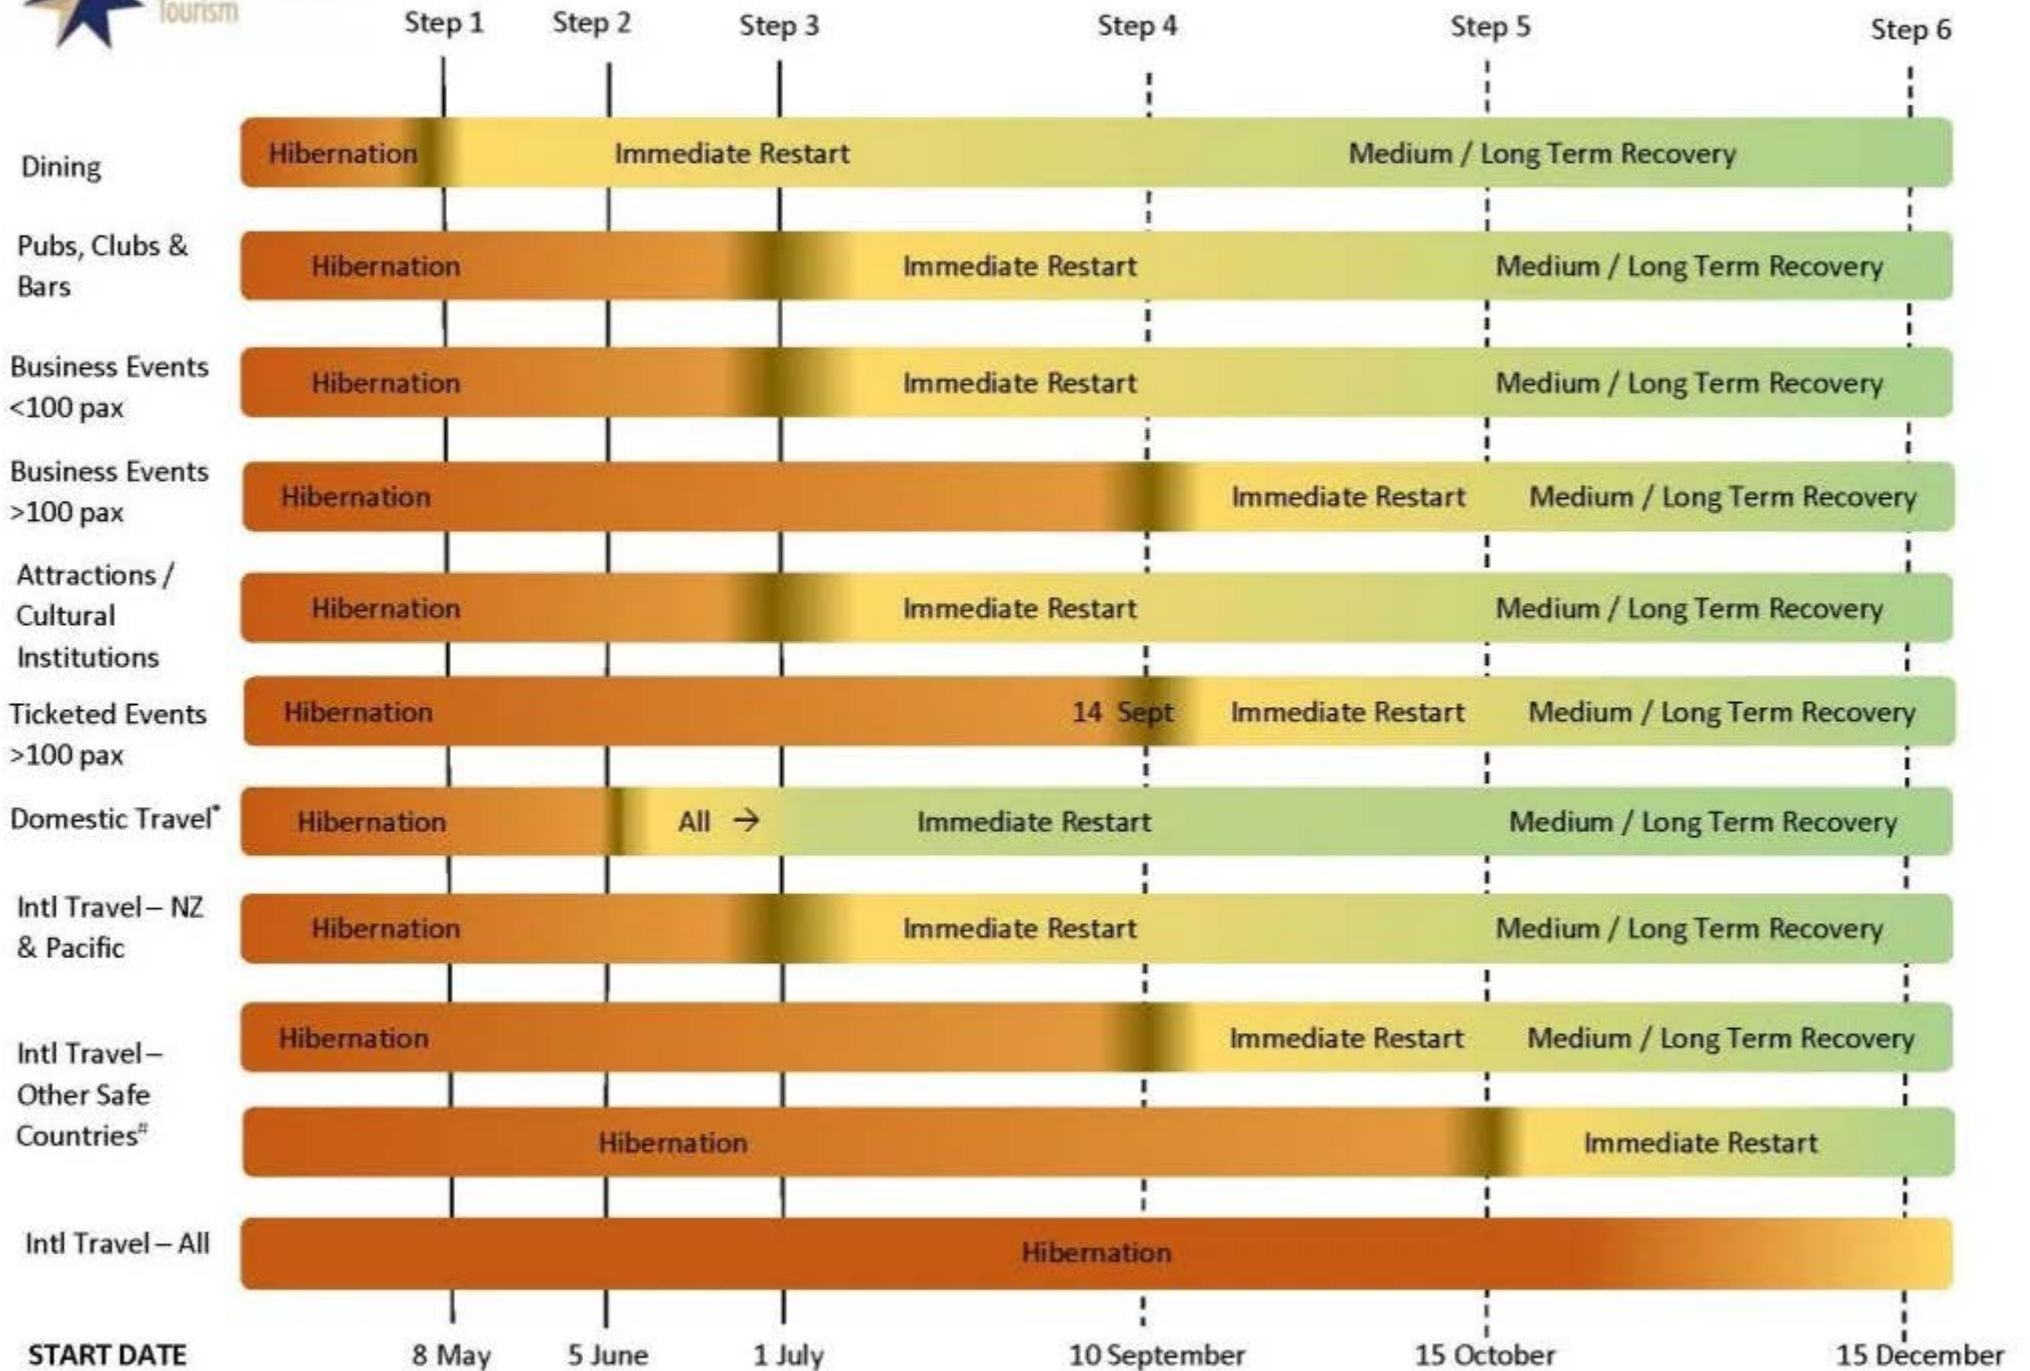

PROPOSED TOURISM RESTART TIMETABLE

* Includes domestic expedition cruises

defined by bilateral health agreement